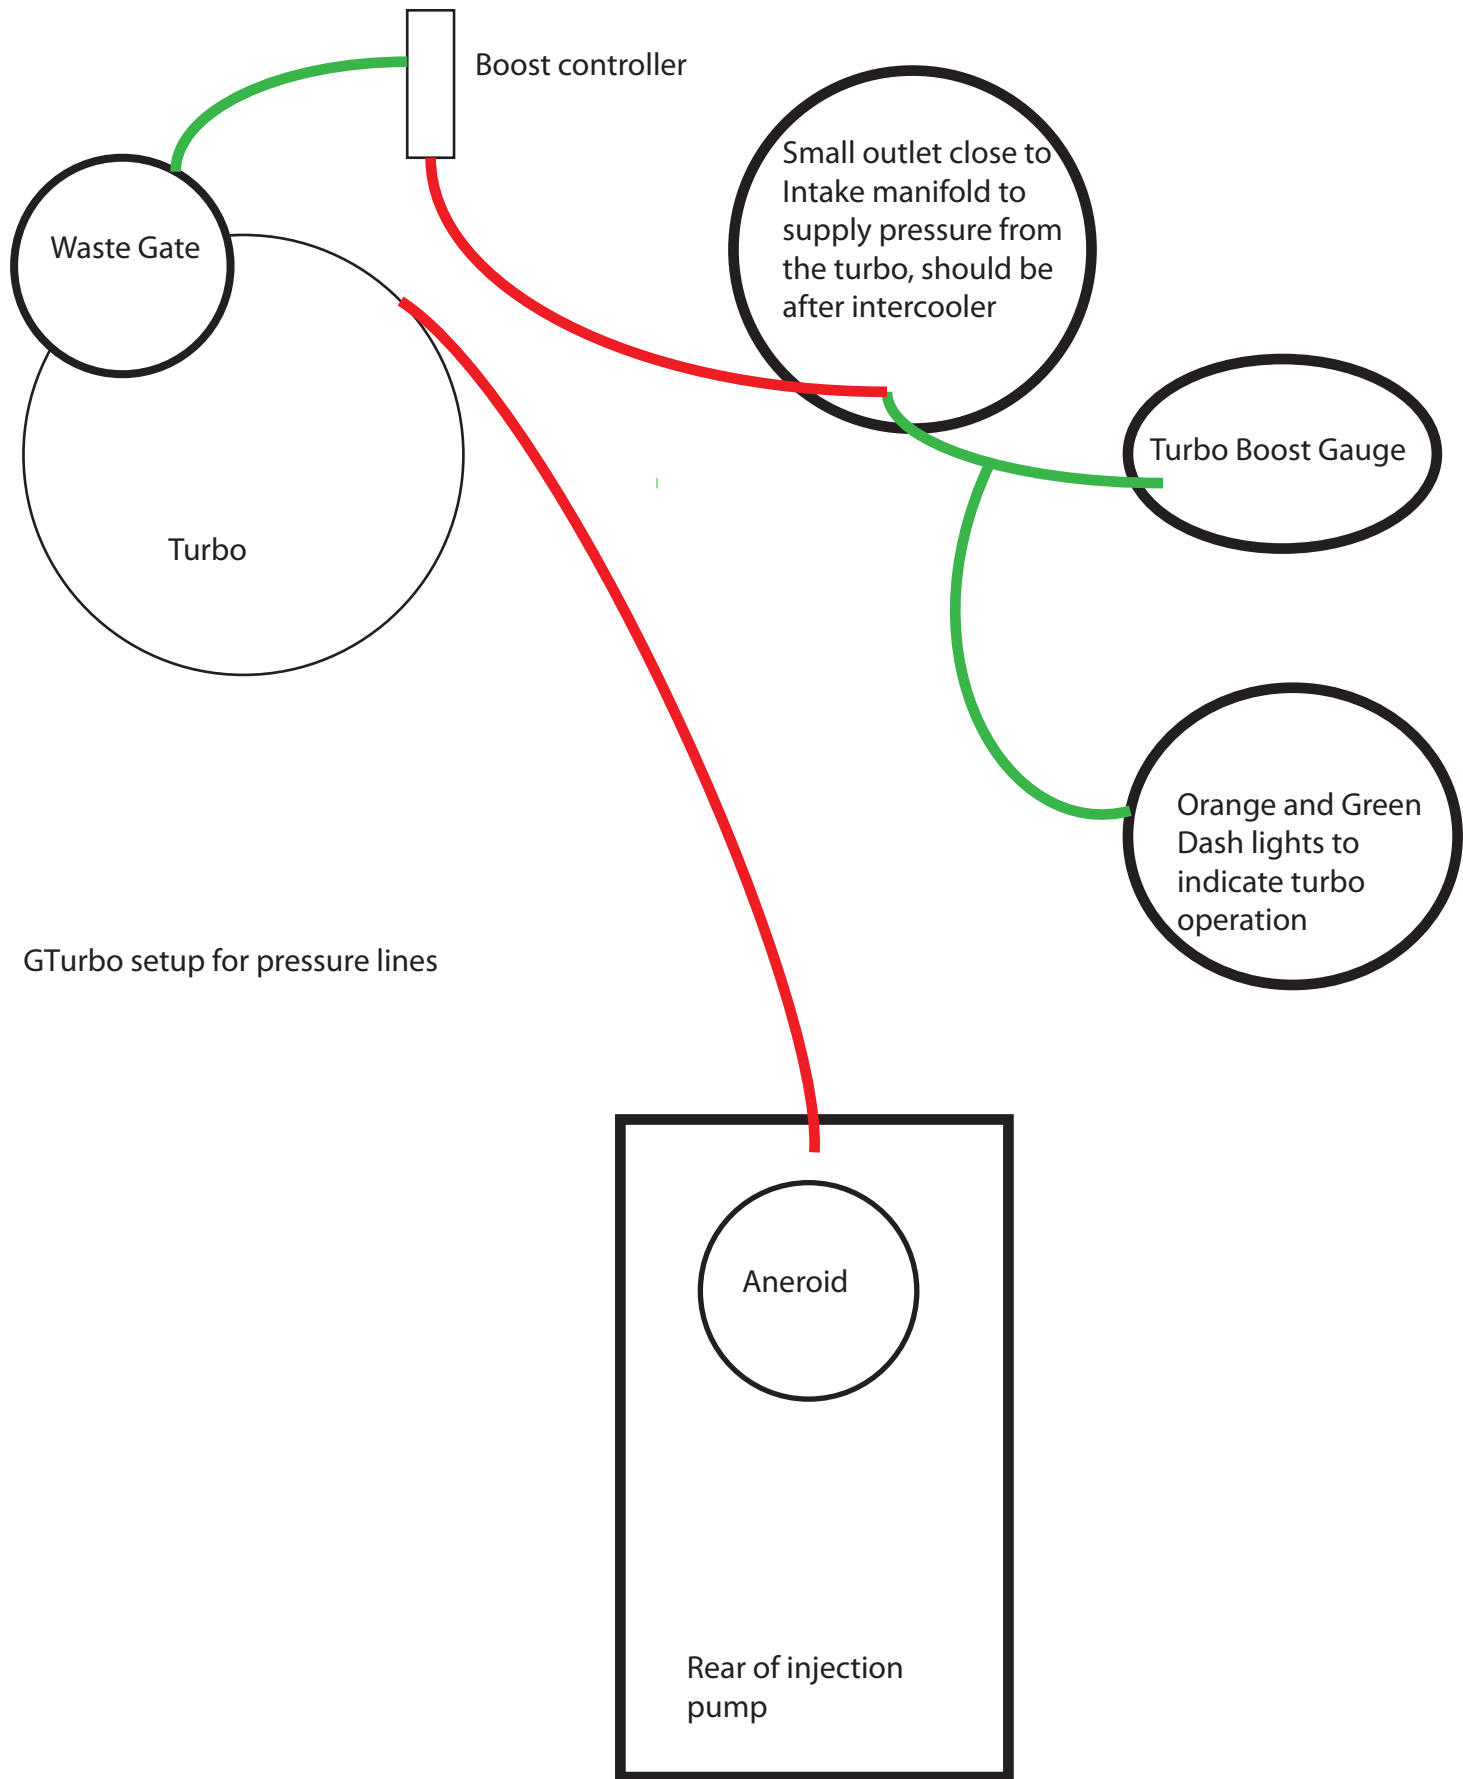

Standard setup for pressure lines on a 12h-t.

GTurbo setup for pressure lines